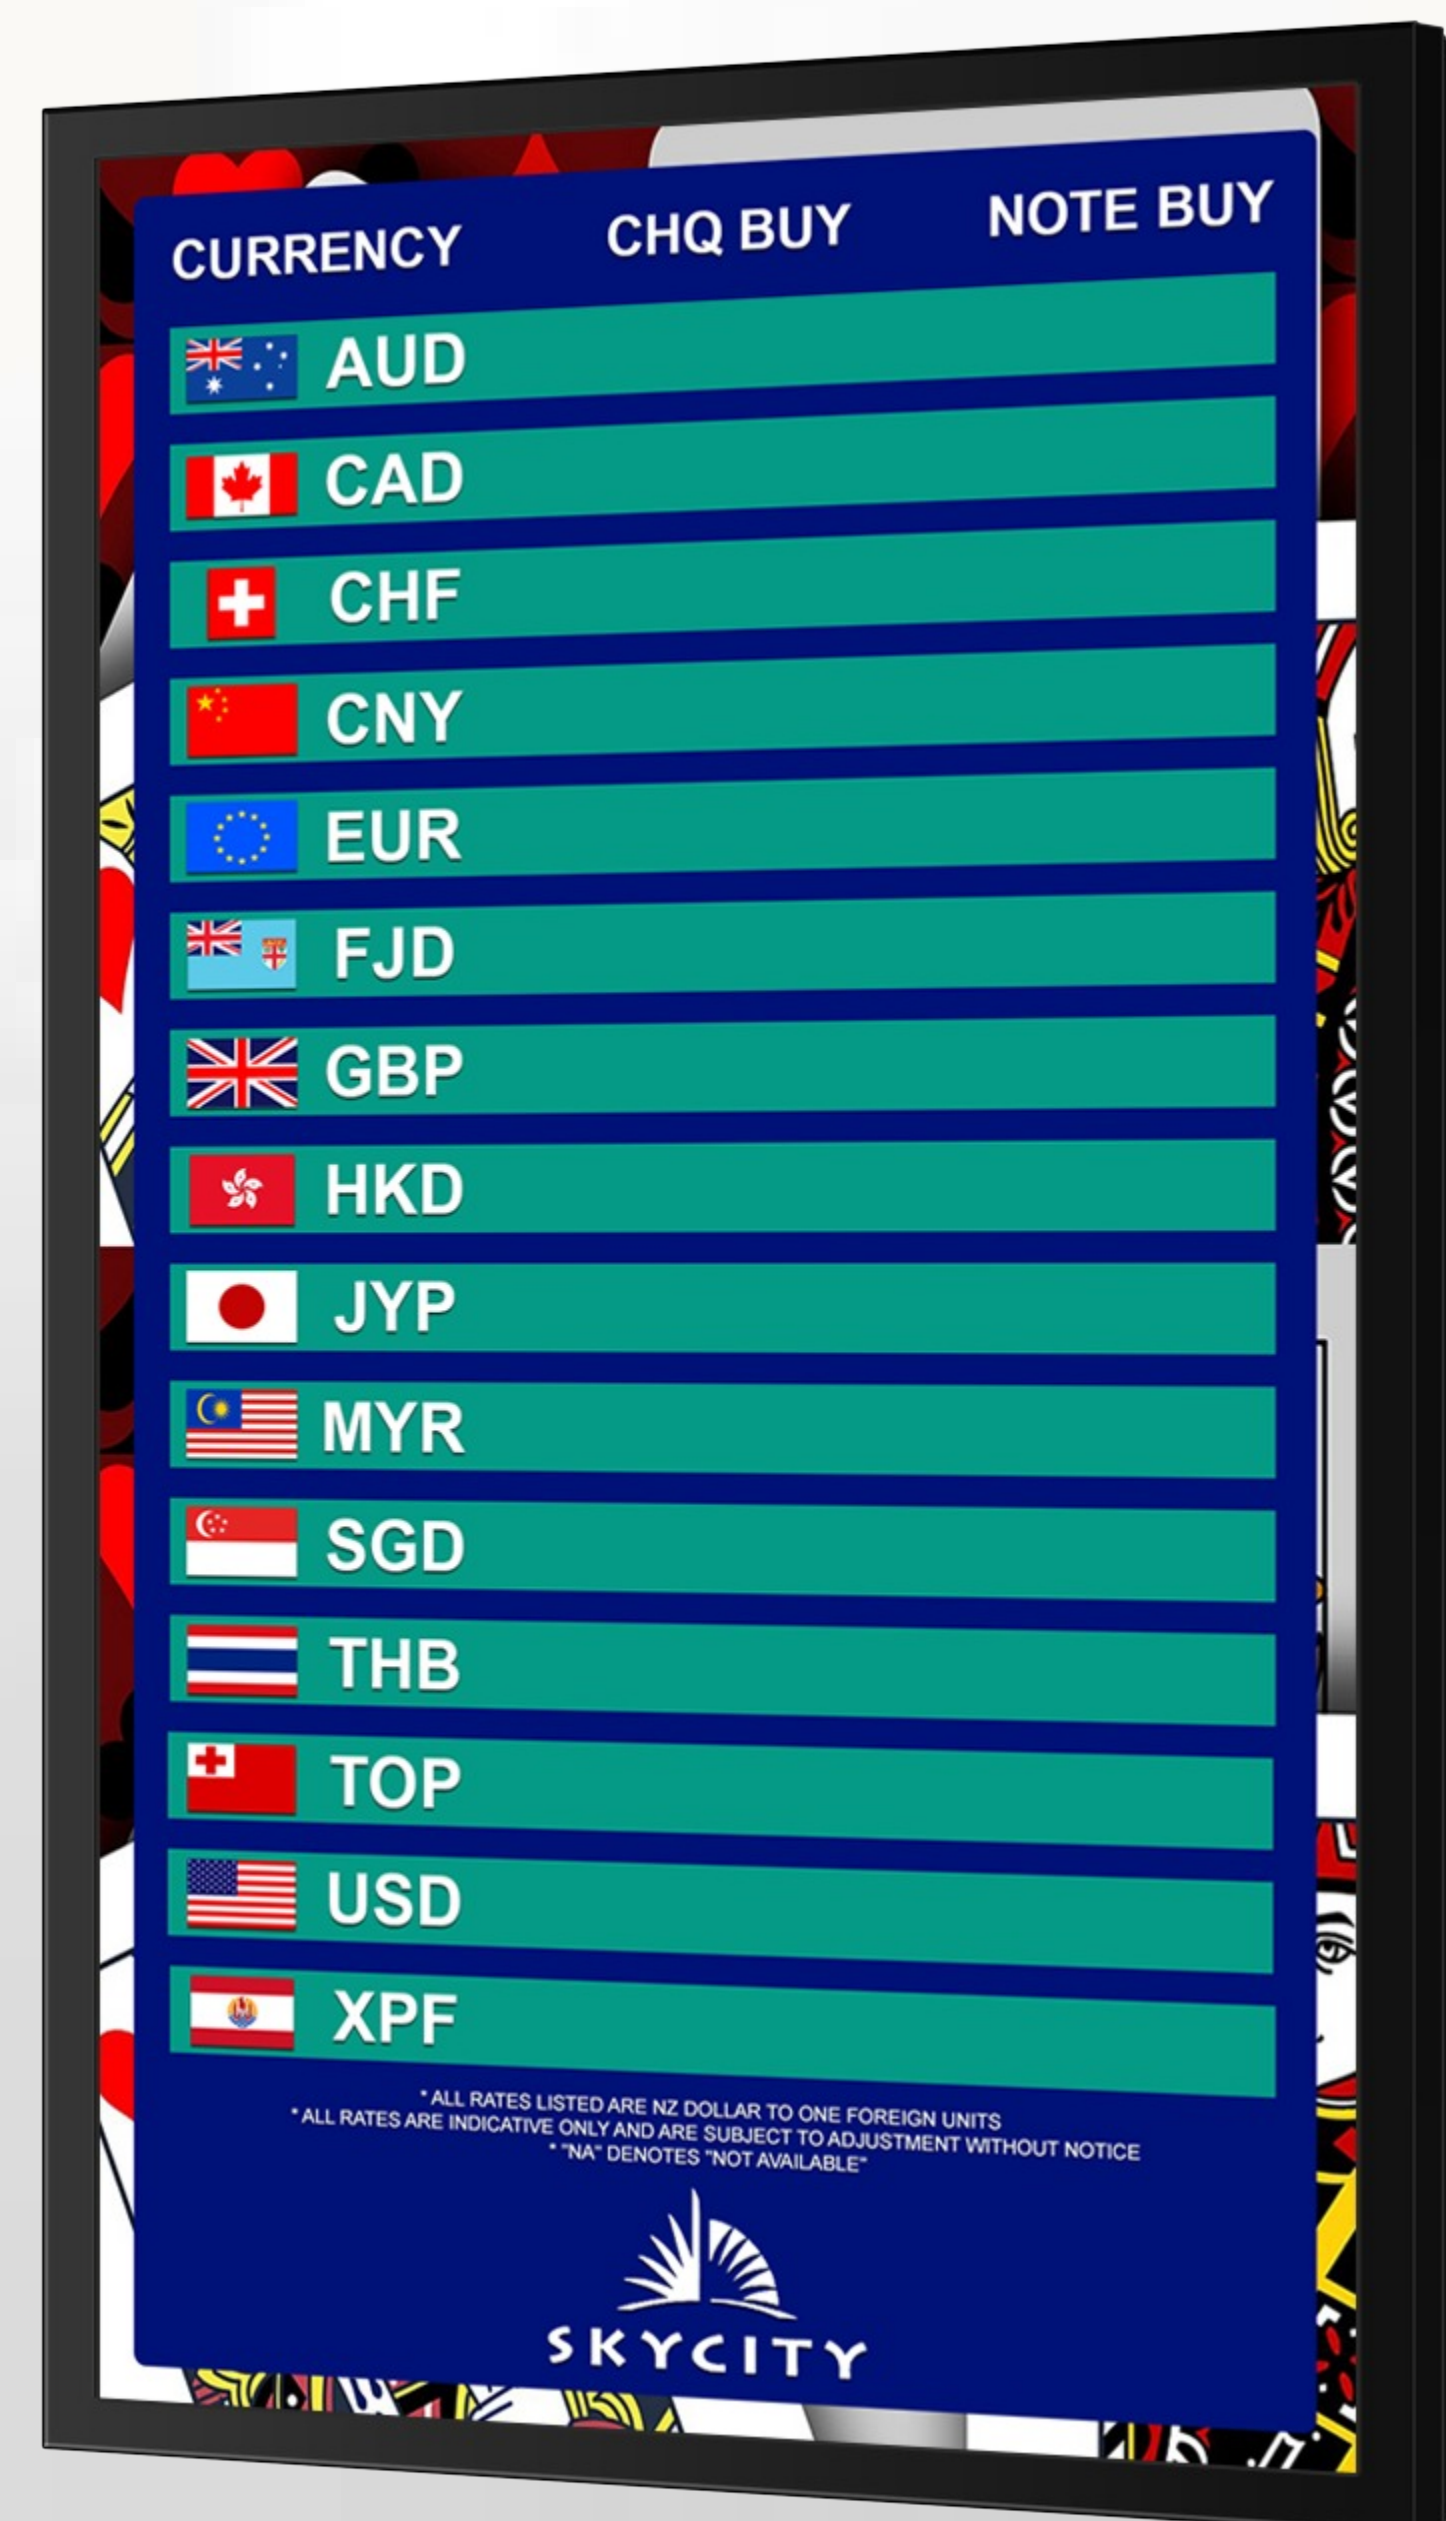

Playlist - Exchange Rates Feature

VIEWTV REMOTELY UPDATEABLE CURRENCY EXCHANGE RATES (USER OR DATABASE GENERATED)